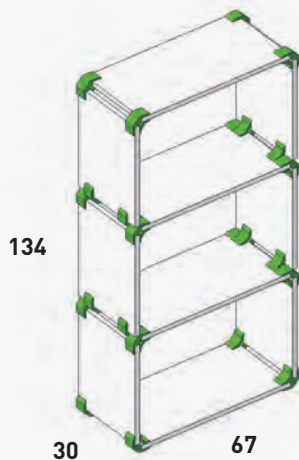

2 

1 
 Ø 2,8 cm L 250 cm

12  90°

thickness 16-19 mm

6 80 x 40 cm

80

40

168

24  90°

thickness 16~19 mm

4 60 x 40 cm

6 40 x 30 cm

Modular project

4 60 x 40 cm
6 40 x 30 cm
24 connectors

6 60 x 40 cm
4 40 x 30 cm
24 connectors

5 60 x 40 cm
5 40 x 30 cm
24 connectors

6 60 x 40 cm
6 40 x 30 cm
28 connectors

80

43

134

8

90°

thickness 16-19 mm

6